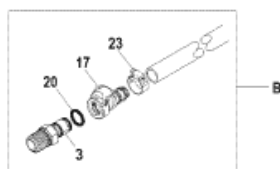

A=To Water Pickup
 B=To Block

2006

Parts List

Ref	Class	Part	Description	Qty	Comment	Footnote
1	32	864489	HOSE, Power Steering Cooler To C	1		
2	32	863343 65	HOSE, Sea Water Pump To Water	1		
3	22	862603	FITTING, Male Quick Connector, T	2		
4	32	864481	HOSE, T Fitting To Fuel Cooler	1		
5	32	863670	HOSE, Fuel Cooler To Water Distrib	1		
6	32	863490	HOSE, Water Drain Accumulator T	1		
7	22	864989A01	FITTING, Lower Distribution	1		
8	32	863491	HOSE, Distribution Fitting To "Y" Fi	1		
9	32	863456A 1	HOSE ASSEMBLY, Lower Circulati	1		
10	32	863475	HOSE, Drain Accumulator To Tee f	1		
11	32	864565	HOSE	1	(Inline)	
11	32	864568	HOSE, Tee Fitting To Port Elbow	1	(V-Drive)	
12	32	864566	HOSE	1	(Inline)	
12	32	864569	HOSE, Tee Fitting To Starboard El	1	(V-Drive)	
13	32	863459	HOSE, Thermostat Housing To Star	1		
14	32	864393	HOSE, Thermostat Housing To Port	1		
15	32	864477	HOSE, Sea Water Pump To "T" Fit	1		
16	32	864478	HOSE, T Fitting To Trans Cooler	1	(Cut To Fit)	
17	22	862225	FITTING, Pushlock	4		
18	32	862317 4	HOSE, Cylinder Block Drain To Dist	2	(Port-24.00 Inch) (Starboard-17.00	
19	32	42850 69	HOSE, (44.00 Inches Bulk)	1	(Cut To Fit)	
20	25	62702 1	O-RING, (.301 x .070)	4		
21	22	863478	FITTING, Tee	1		
22	22	862993	FITTING	2		
23	54	815504212	CLAMP, Worm Gear, Hose	2		
24	54	815504216	CLAMP, Worm Gear, Hose	AR		
25	54	815504222	CLAMP, Worm Gear, Hose	AR		
26	54	815504228	CLAMP, Worm Gear, Hose	1		
27	54	815504232	CLAMP, Worm Gear, Hose	AR		
NS	19	807992 3	COVER, Hose Clamp End	AR		